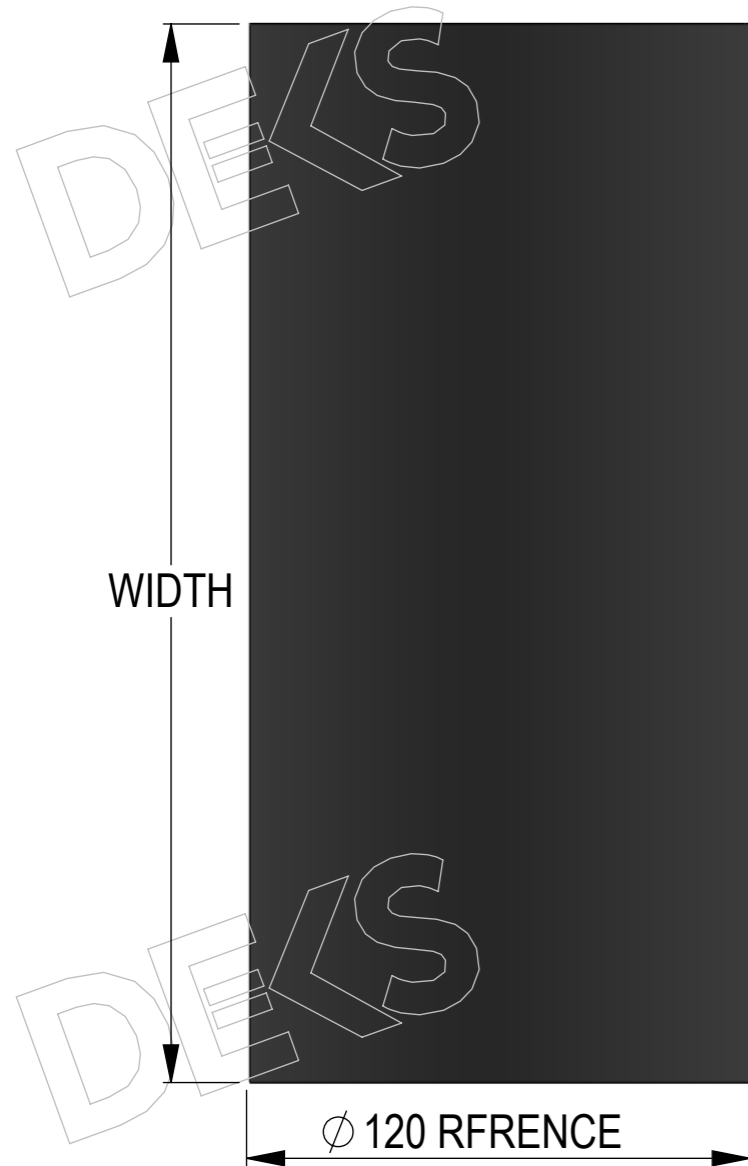

MATERIAL: MS POLYMER+ALU+BUTYL RUBBER

PART NUMBER	WIDTH	DISPLAY NAME
FFR5-280AG	280	DEKS FAST FLASH 5m (16') X 280mm (11") ANTHRACITE GRAY
FFR5-280B	280	DEKS FAST FLASH 5m (16') X 280mm (11") BLK
FFR5-280G	280	DEKS FAST FLASH 5m (16') X 280mm (11") GRY
FFR5-280RE	280	DEKS FAST FLASH 5m (16') X 280mm (11") RED
FFR5-370AG	370	DEKS FAST FLASH 5m (16') X 370mm (14") ANTHRACITE GRY
FFR5-370B	370	DEKS FAST FLASH 5m (16') X 370mm (14") BLK
FFR5-370G	370	DEKS FAST FLASH 5m (16') X 370mm (14") GRY
FFR5-370RE	370	DEKS FAST FLASH 5m (16') X 370mm (14") RED
FFR5-560AG	560	DEKS FAST FLASH 5m (16') X 560mm (22") ANTHRACITE GRY
FFR5-560B	560	DEKS FAST FLASH 5m (16') X 560mm (22") BLK
FFR5-560G	560	DEKS FAST FLASH 5m (16') X 560mm (22") GRY
FFR5-560RE	560	DEKS FAST FLASH 5m (16') X 560mm (22") RED