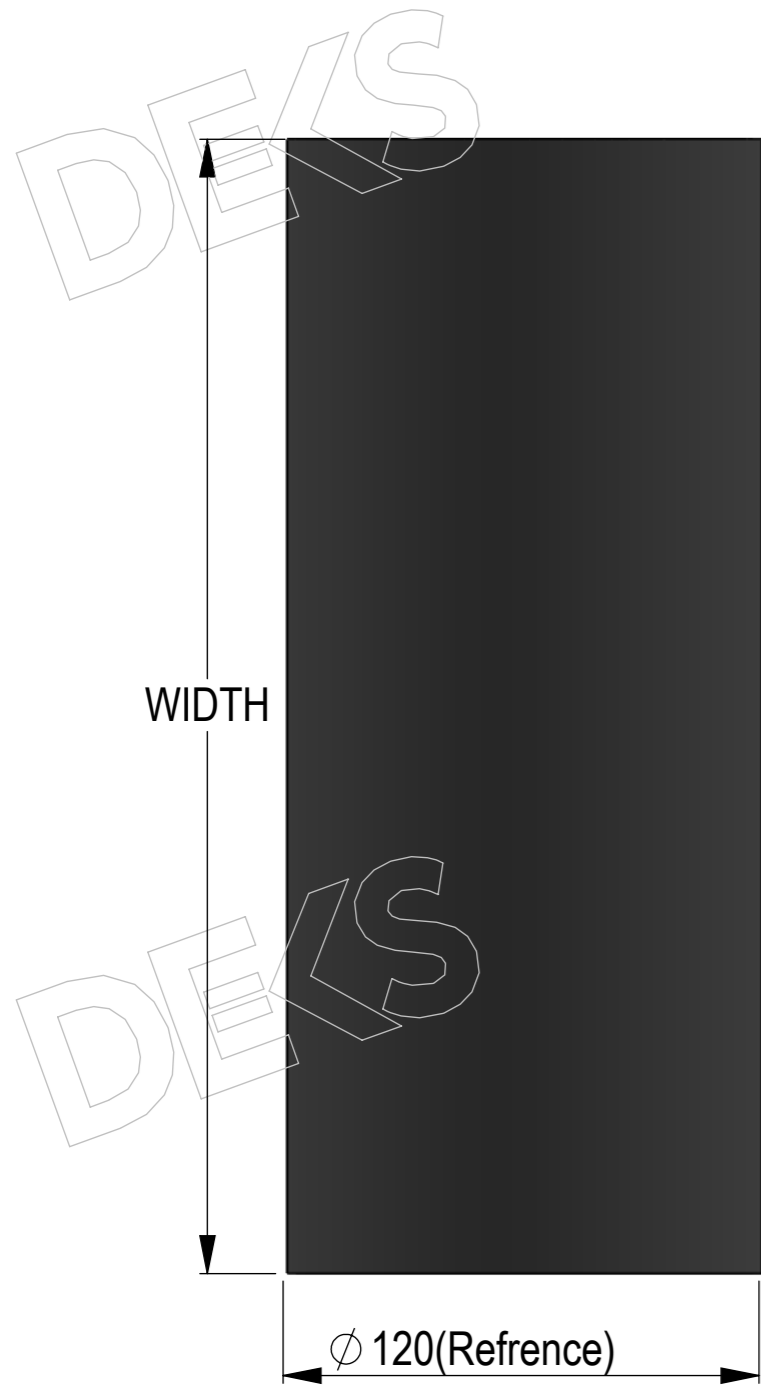

PART NUMBER	WIDTH	DISPLAY NAME
FFR5-280AG	280	DEKS FAST FLASH 5m (16') X 280mm (11") ANTHRACITE GRAY
FFR5-280B	280	DEKS FAST FLASH 5m (16') X 280mm (11") BLK
FFR5-280G	280	DEKS FAST FLASH 5m (16') X 280mm (11") GRY
FFR5-280RE	280	DEKS FAST FLASH 5m (16') X 280mm (11") RED
FFR5-370AG	370	DEKS FAST FLASH 5m (16') X 370mm (14") ANTHRACITE GRY
FFR5-370B	370	DEKS FAST FLASH 5m (16') X 370mm (14") BLK
FFR5-370G	370	DEKS FAST FLASH 5m (16') X 370mm (14") GRY
FFR5-370RE	370	DEKS FAST FLASH 5m (16') X 370mm (14") RED
FFR5-560AG	560	DEKS FAST FLASH 5m (16') X 560mm (22") ANTHRACITE GRY
FFR5-560B	560	DEKS FAST FLASH 5m (16') X 560mm (22") BLK
FFR5-560G	560	DEKS FAST FLASH 5m (16') X 560mm (22") GRY
FFR5-560RE	560	DEKS FAST FLASH 5m (16') X 560mm (22") RED

MATERIAL:MS POLYMER+ALU

PART NUMBER	WIDTH	DISPLAY NAME
PFR4-150B	150	PERFORM ROLL 150mm X 4M - BLACK
PFR4-150G	150	PERFORM ROLL 150mm X 4M - GREY
PFR4-150RE	150	PERFORM ROLL 150mm X 4M - TERRACOTTA
PFR4-250B	250	PERFORM ROLL 250mm X 4M - BLACK
PFR4-250G	250	PERFORM ROLL 250mm X 4M - GREY
PFR4-250RE	250	PERFORM ROLL 250mm X 4M - TERRACOTTA
PFR4-300B	300	DEKS PERFORM 4M (13') X 300mm (12") BLK
PFR4-300BN	300	PERFORM ROLL 300mm X 4M - BROWN
PFR4-300G	300	DEKS PERFORM 4M (13') X 300mm (12") GRY
PFR4-300RE	300	DEKS PERFORM 4M (13') X 300mm (12") RED
PFR4-400B	400	DEKS PERFORM 4M (13') X 400mm (16") BLK
PFR4-400G	400	DEKS PERFORM 4M (13') X 400mm (16") GRY
PFR4-400RE	400	DEKS PERFORM 4M (13') X 400mm (16") RED
PFR4-450B	450	DEKS PERFORM 4M (13') X 450mm (18") BLK
PFR4-450G	450	DEKS PERFORM 4M (13') X 450mm (18") GRY
PFR4-450RE	450	DEKS PERFORM 4M (13') X 450mm (18") RED
PFR4-600B	600	DEKS PERFORM 4M (13') X 600mm (23") BLK
PFR4-600G	600	DEKS PERFORM 4M (13') X 600mm (23") GRY
PFR4-600RE	600	DEKS PERFORM 4M (13') X 600mm (23") RED
PFR4-1250B	1250	PERFORM ROLL 1250mm X 4M - BLACK
PFR4-1250G	1250	PERFORM ROLL 1250mm X 4M - GREY
PFR4-1250RE	1250	PERFORM ROLL 1250mm X 4M - RED